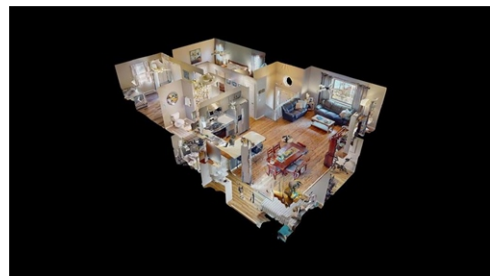

$ 309,119

119 Oak Drive, Pike County, PA 18458

- » Beds: 3 | Baths: 2 Full
- » MLS #: 746602
- » Single Family | 1,584 ft²
- » More Info: 1190ak.IsForSale.com

Liz Hieter
REALTOR r
(610) 730-7217 (Direct:)
(610) 791-4400 (Office:)
marketing@homespotmedia.com

RE/MAX Central - Center Valley
4789 Rt 309
Center Valley, PA 18034
(610) 791-4400

Remarks

COME,RELAX,AND ENJOY THE PA LAKESHORES COMMUNITY AT WALKER LAKE! An ideal location in the DELAWARE VALLEY SD minutes from the quaint historic town of Milford. Priced accordingly, this lovely Bi Level home offers much to a buyer. Sad to leave, the current owners have strived to improve their home to comfortably offer you a well maintained property with upgrades all done with pride of ownership. (PLEASE SEE SPECIAL FEATURE SHEET ATTACHED) Home Includes: 2BRS, Open Design LR,DR,KIT. 1.5 BA on upper level. On the LL is additional BR. Den/Office, Laundry, Huge storage area and One car Garage. All on a .46 Acre Lot. Quality Anderson Windows & Hookup for Pellet Stove for optional heat. Recently stained exterior, Window Flower Boxes & wonderful rear Deck. TRULY A WORTHY INVESTMENT ! Do not hesitate! *Second Parcel Included see attached record*